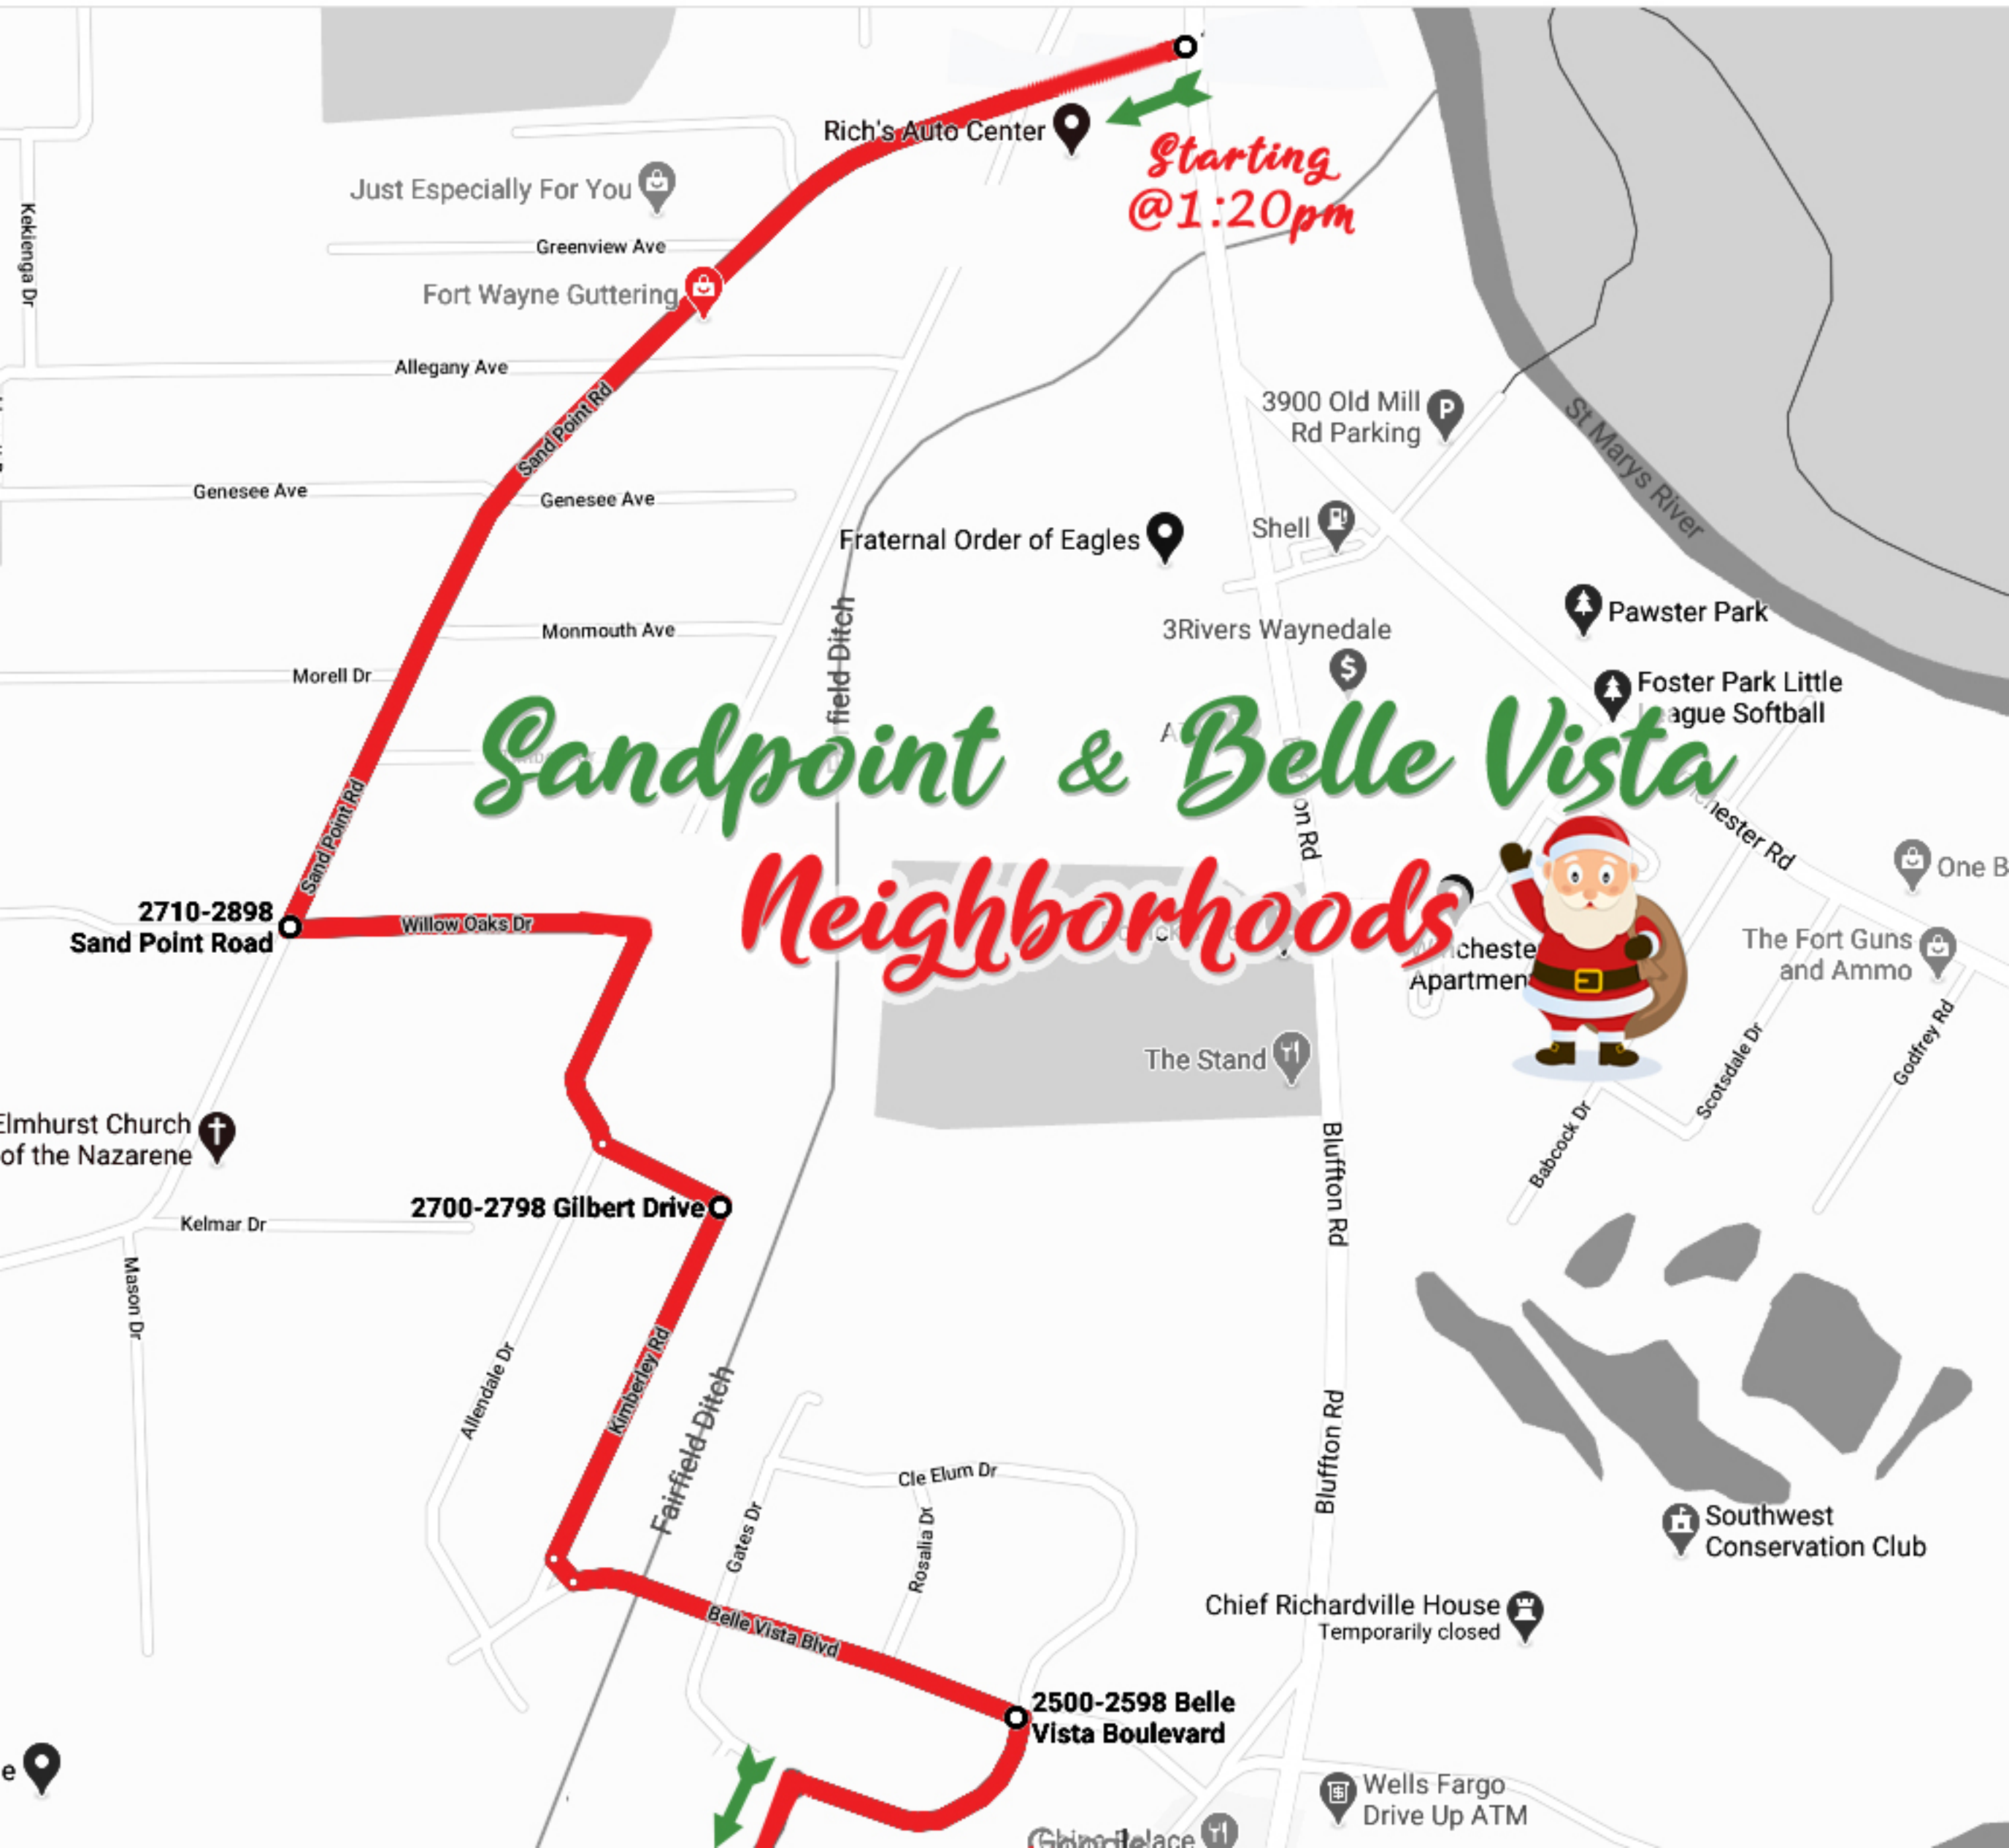

Indian Village Neighborhood

Starting
@ 1pm

2399-2301
Wawonaissa Trail

2000-2098
Wawonaissa Trail

3959-3901
Manito Boulevard

2700-2798 Engle Road

Bethany Lutheran Church

Englewood Health and
Rehabilitation Center

Engle Road Auto
Car dealer

Curly's Village Inn
Takeout

Allen Protection Services

Starting @ 1:20pm

Sandpoint & Belle Vista Neighborhoods

2710-2898 Sand Point Road

2700-2798 Gilbert Drive

2500-2598 Belle Vista Boulevard

Shell

3Rivers Waynedale

Pawster Park

Foster Park Little League Softball

Morell Dr

Monmouth Ave

field Ditch

on Rd

Allendale Dr

Kimberley Rd

Fairfield Ditch

Gates Dr

Cle Elum Dr

Rosalia Dr

2700-2722
Corvalis Avenue

*Starting
@1:35pm*